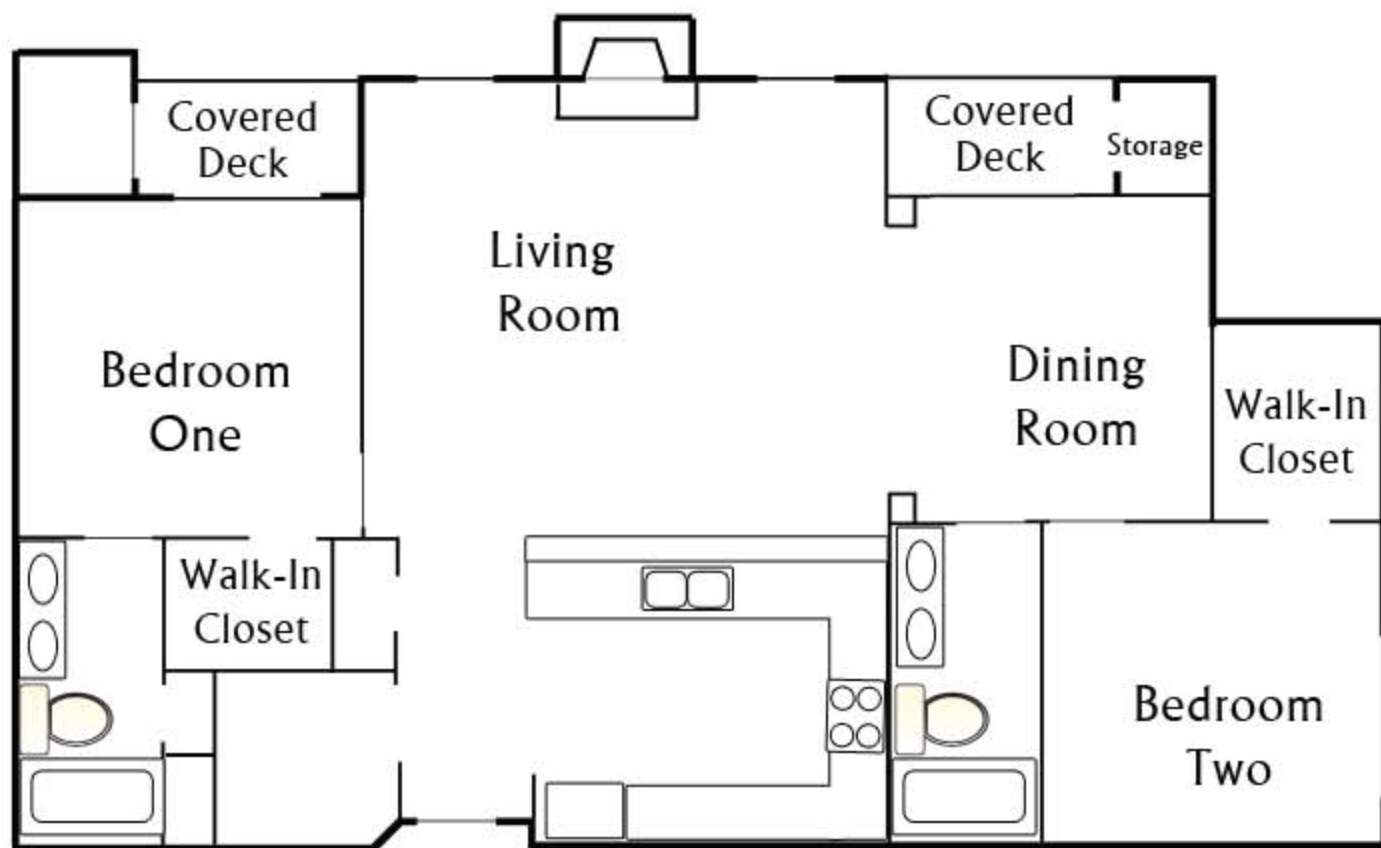

111 Grand Ole Oaks Drive
Belden, MS 38826
662-823-1470
www.GrandOleOaks.com

2 Bedroom 2 Bath with Garage
Approximately 1180 square feet